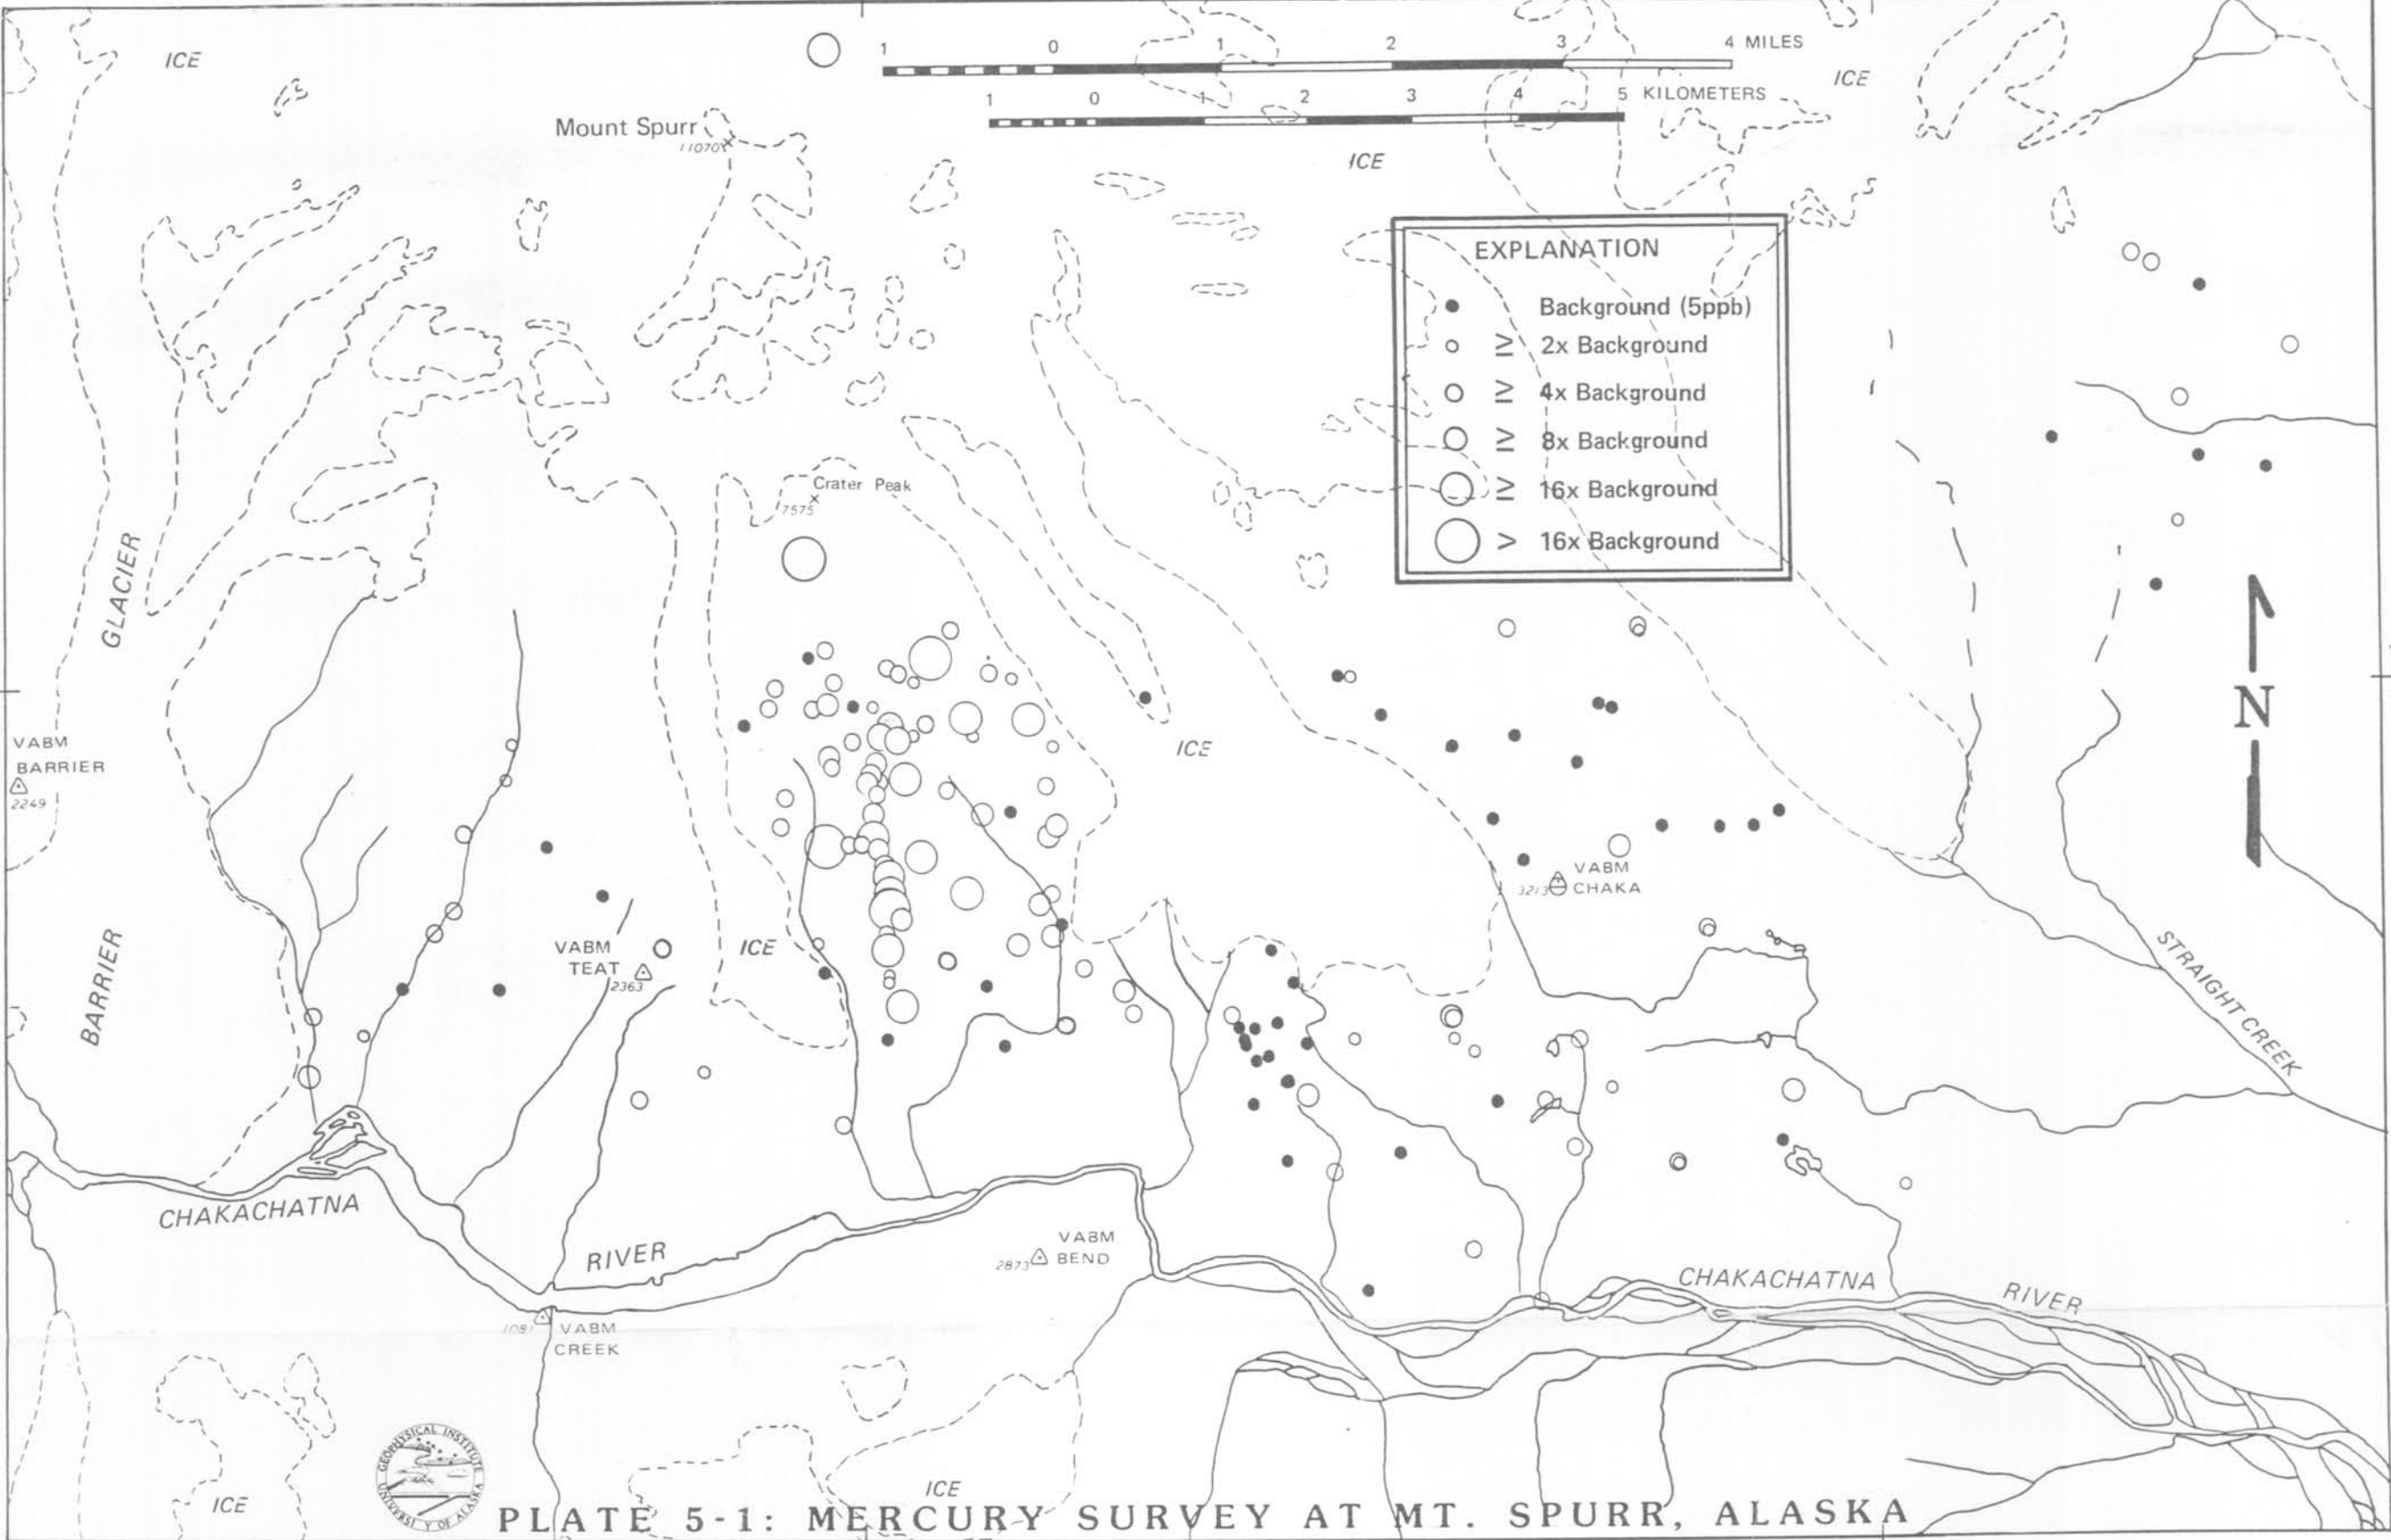

R 17 W R 16 W

R 15 W

Mount Spurr  
11070'

Crater Peak  
7575'

**EXPLANATION**

- Background (5ppb)
- ≡ 2x Background
- ≡ 4x Background
- ≡ 8x Background
- ≡ 16x Background
- ≡ 16x Background

T 15 N  
T 14 N

T 15 N  
T 14 N

**PLATE 5-1: MERCURY SURVEY AT MT. SPURR, ALASKA**

Base map from USGS Tyonek (A-6 & A-7) and Kenai (B-6 & B-7) Quads, Alaska

R 17 W R 16 W

R 15 W